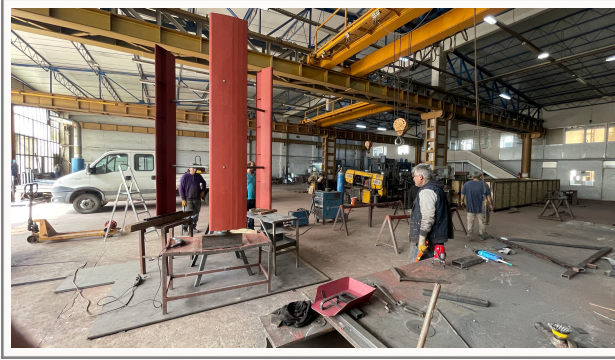

The photo was taken in our factory in Istanbul.

Our productions in the 1000 m2 area located in Alüminyumcular Sanayi Sitesi - ALKOP in Istanbul Esenyurt are shipped to Turkey and the world.

Although our products are prepared as special production after discovery, they have an energy production capacity between 1 kW and 15 kW.